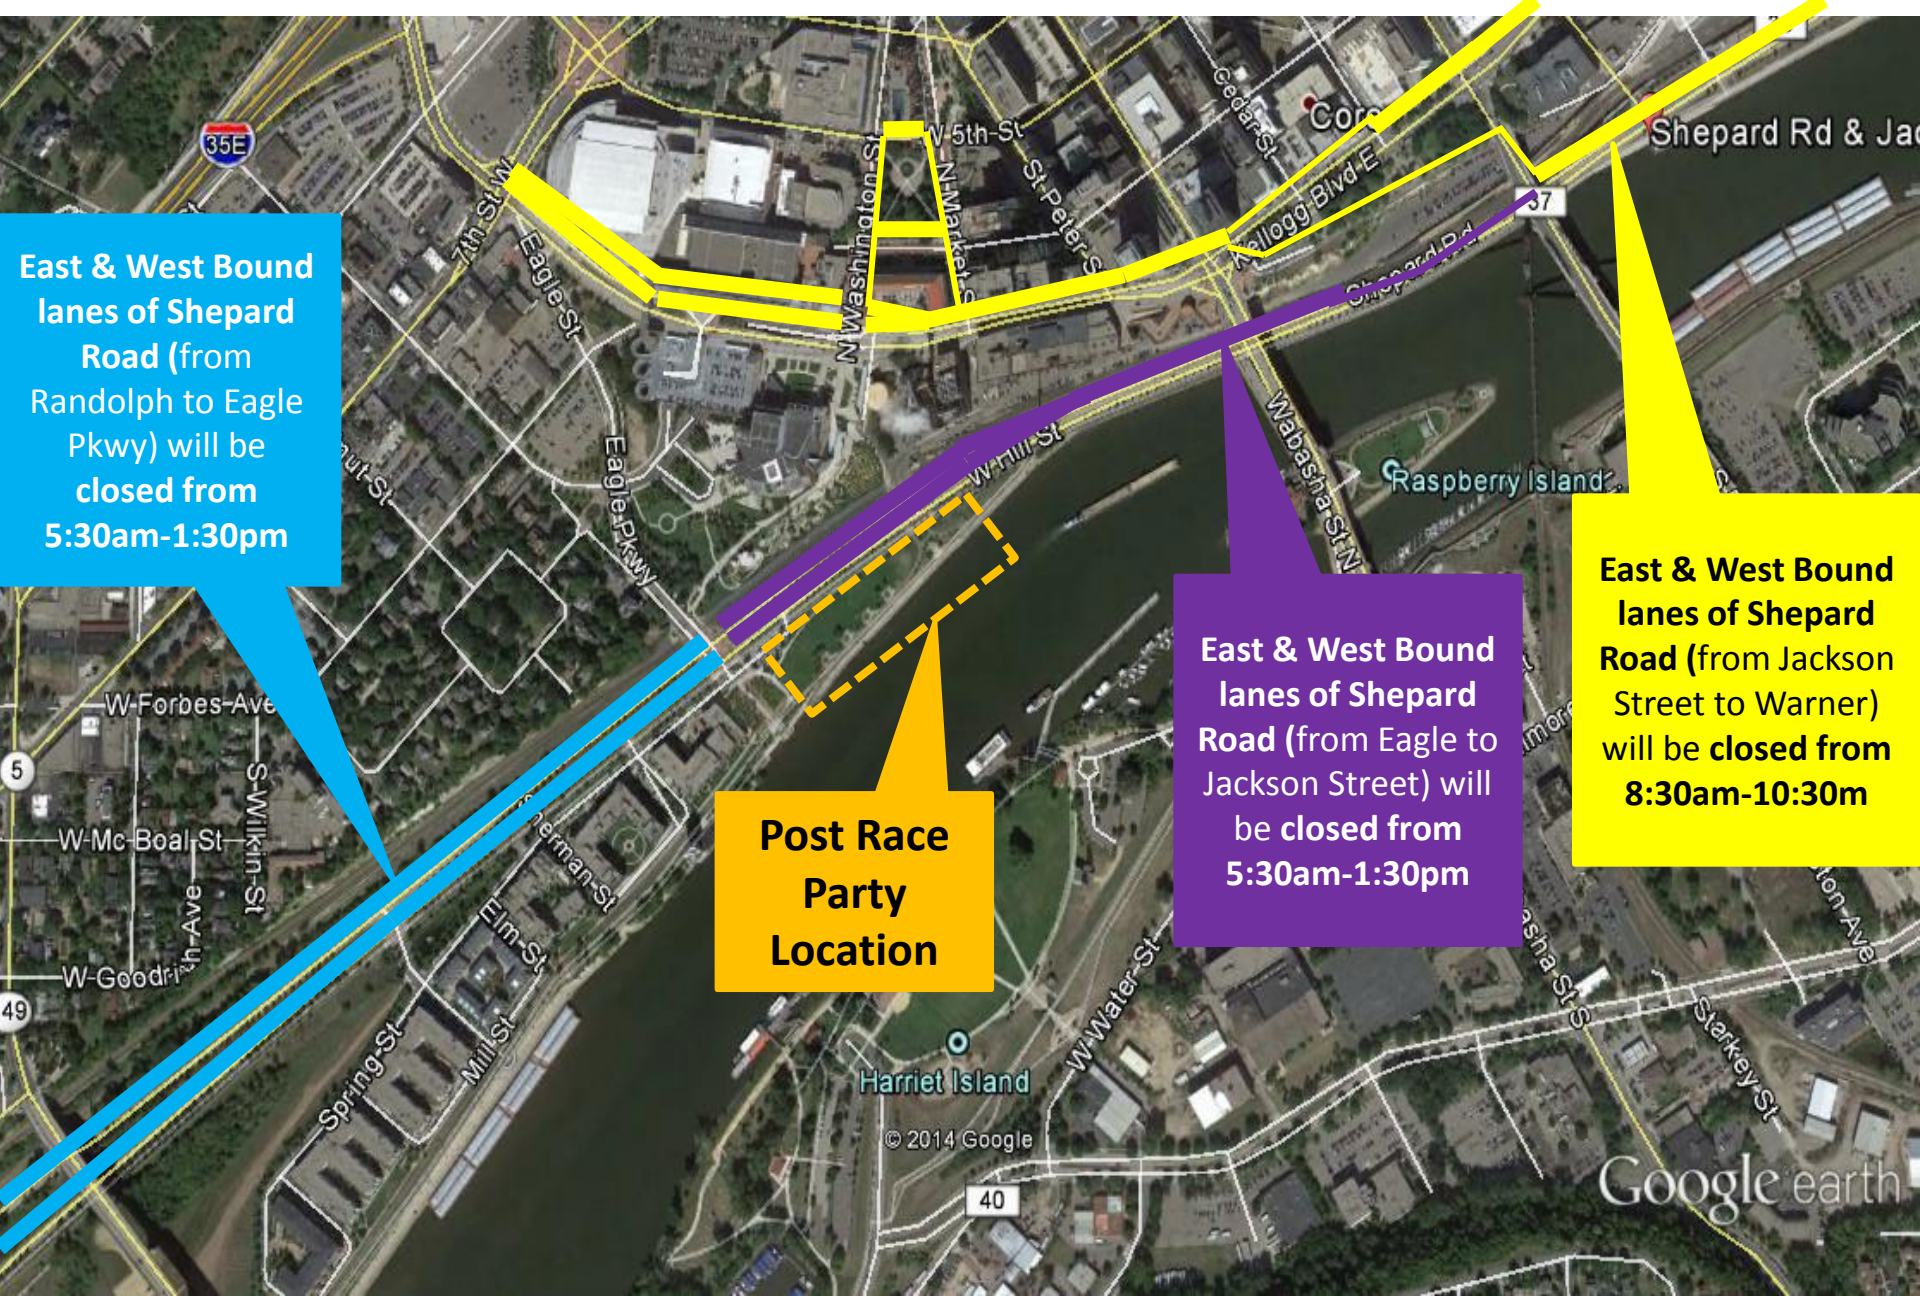

Monster Dash

Road Closure

Maps &

Timelines

East & West Bound lanes of Shepard Road (from Randolph to Eagle Pkwy) will be closed from 5:30am-1:30pm

Post Race Party Location

East & West Bound lanes of Shepard Road (from Eagle to Jackson Street) will be closed from 5:30am-1:30pm

East & West Bound lanes of Shepard Road (from Jackson Street to Warner) will be closed from 8:30am-10:30m

Please note **Spring Street** will remain open to traffic during these road closures. **Eagle Parkway** will also allow for access to and from Upperlanding when event congestion permits.

Sibley Street(from Shepard to 4th Street) will be closed from **8:30am-10:30am**

Kellogg (from Broadway to Washington) will be closed from **8:30am-10:30am**

2nd Street East and Jackson (from Shepard to Kellogg) will be closed from **8:30-10:30am**

Shepard Road (closed from Jackson to Warner) from **8:30am-10:30am**